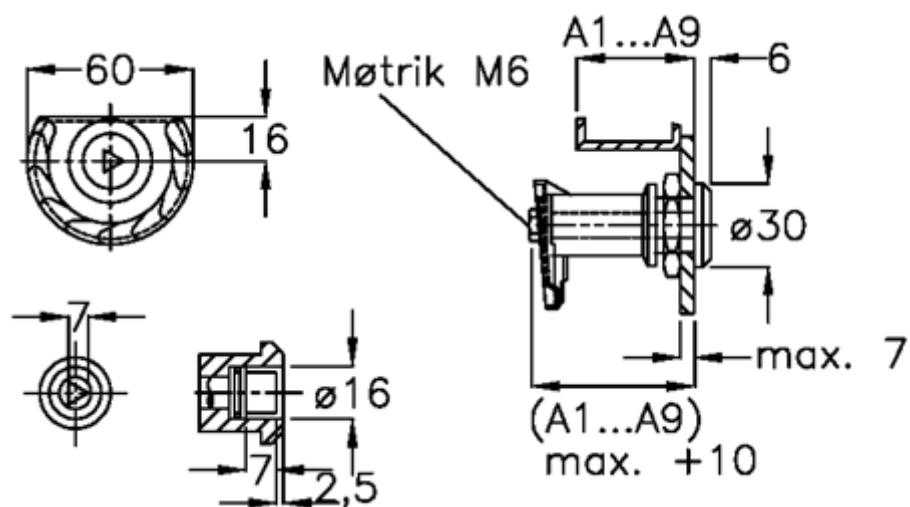

Data Sheet

Article number: 20918024

Description: E+G Door lock
GN 119-DK-A4

Measures

Door + frame thickness = 32-40

Measure type = A4